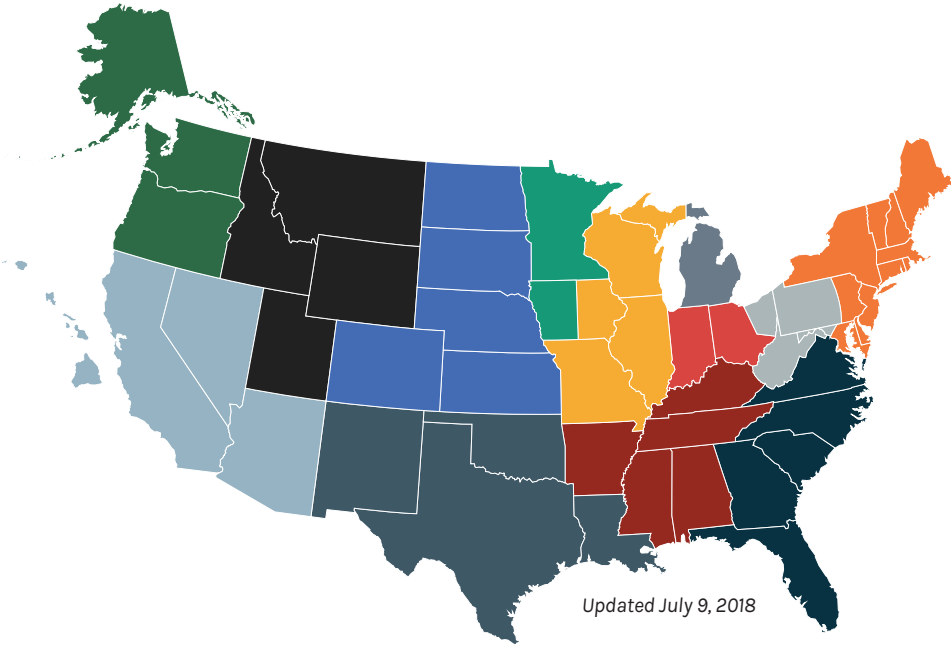

REGION MAP

Updated July 9, 2018

Maxzi Soto
 maxzi.soto@avb.net
 714.422.0705

Emmalee Duffen
 emmalee.duffen@avb.net
 916.838.1551

Shelly Riley
 shelly.riley@avb.net
 916.505.1469

NORTHWEST
ROCKY MOUNTAIN
 Richard Hall
 richard.hall@brandsource.com
 714.422.0725
Event Contact: Emmalee Duffen